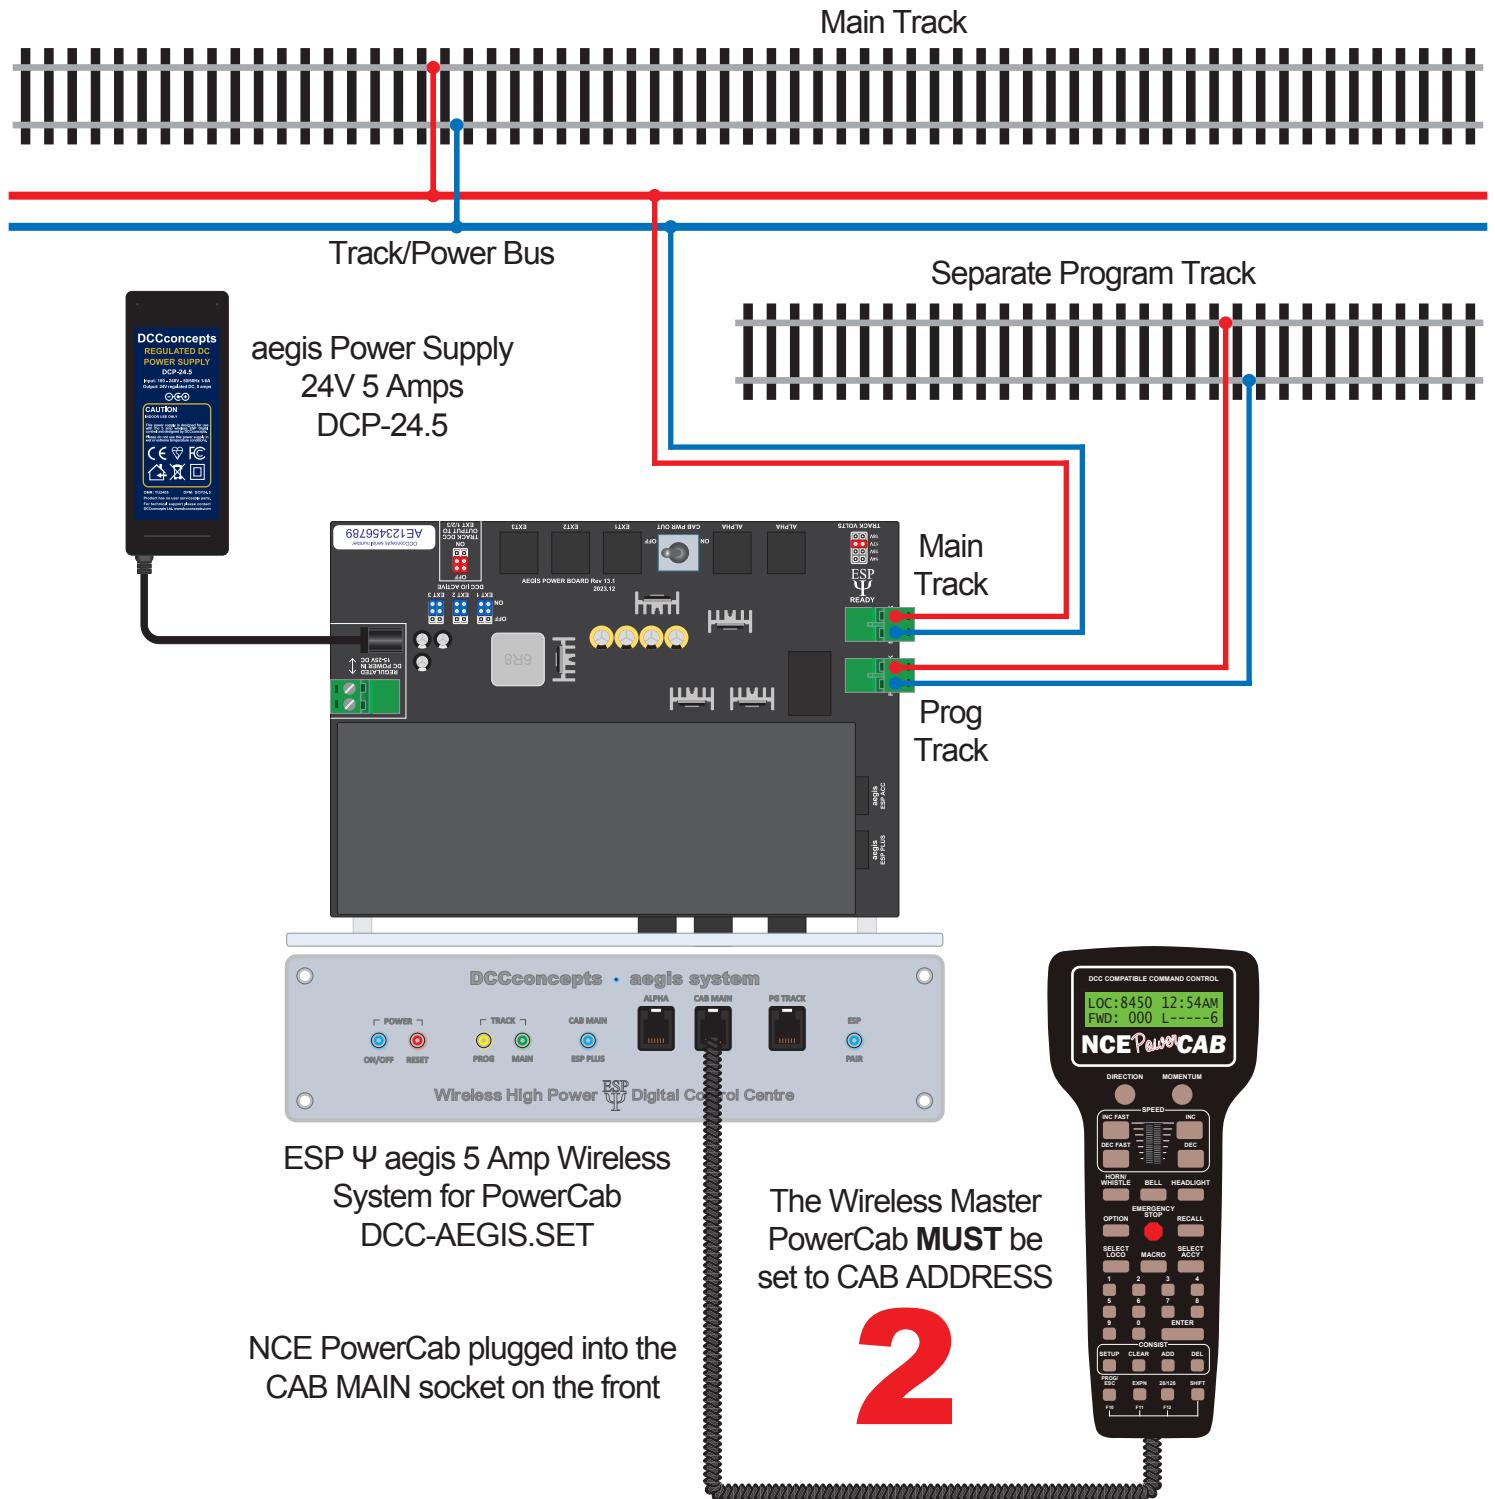

ESP aegis Standard Set-Up To Main Track And A Separate Programming Track

aegis Power Supply
24V 5 Amps
DCP-24.5

ESP Ψ aegis 5 Amp Wireless System for PowerCab
DCC-AEGIS.SET

NCE PowerCab plugged into the CAB MAIN socket on the front

The Wireless Master PowerCab **MUST** be set to CAB ADDRESS

2

RJ12 6pin Curly Cord For NCE Powercab and Cobalt Alpha DCD-ACL

Note: The NCE PowerCab is NOT supplied with the aegis system.